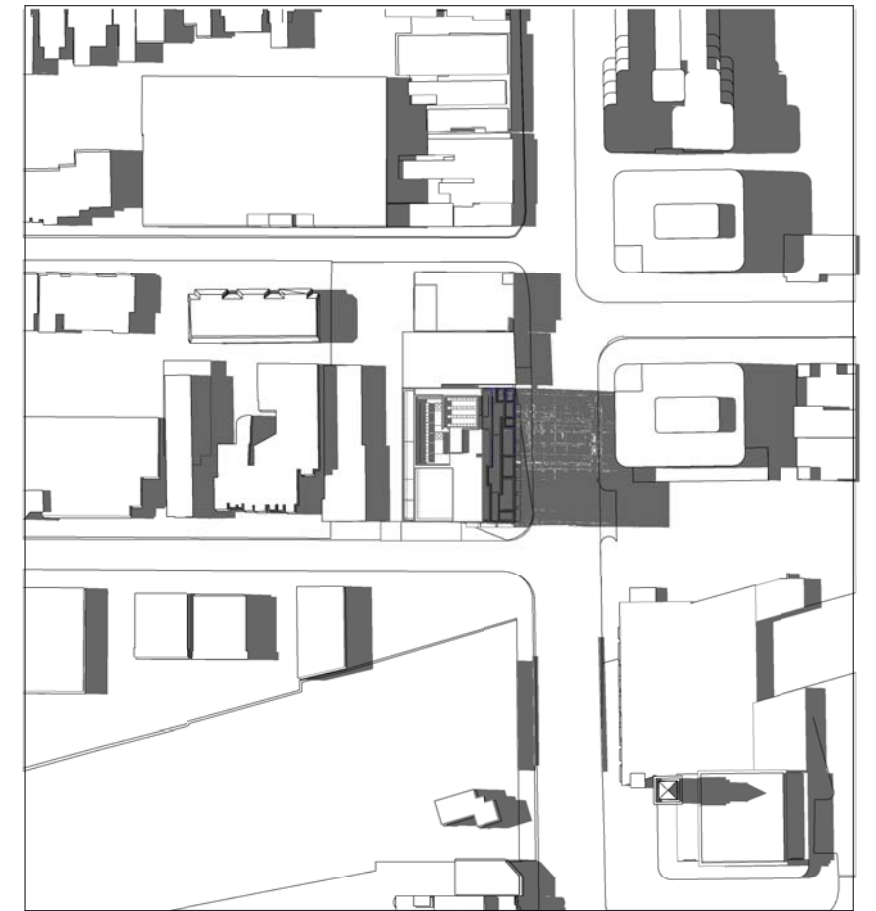

9:18 am

10:18 am

11:18 am

12:18 pm

1:18 pm

1196-1210 YONGE ST.

JUNE 21 SHADOW STUDY

2:18 pm

3:18 pm

4:18 pm

5:18 pm

6:18 pm