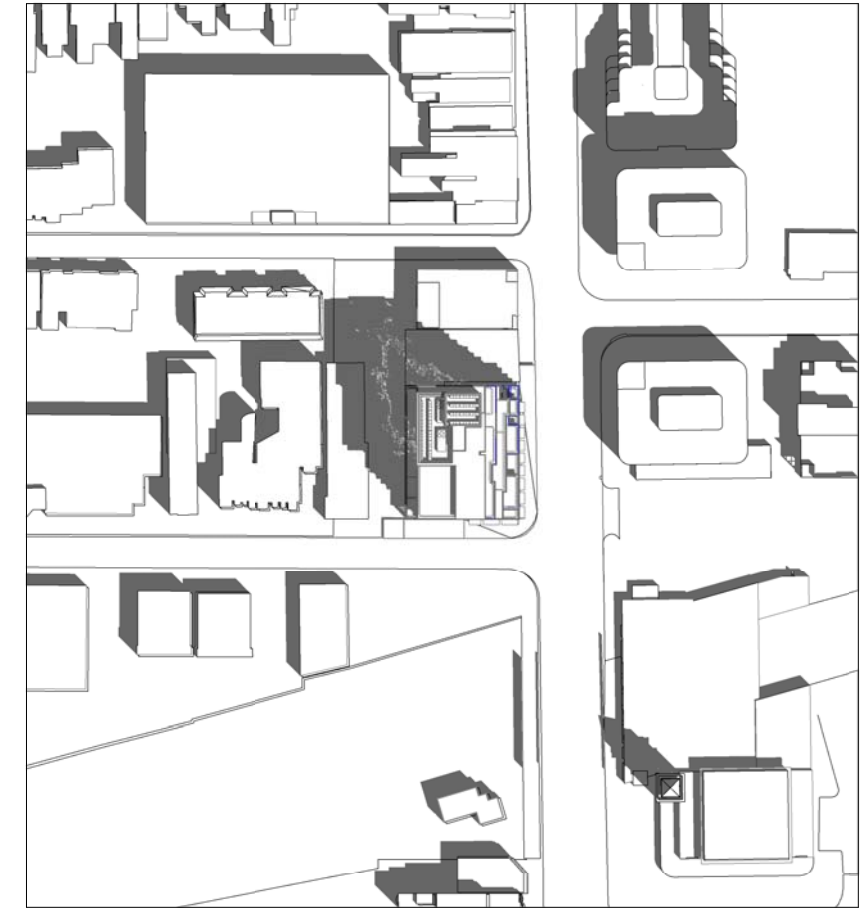

1:18 pm

1196-1210 YONGE ST.

SEPT 21 SHADOW STUDY

2:18 pm

3:18 pm

4:18 pm

5:18 pm

6:18 pm

9:18 am

10:18 am

11:18 am

12:18 pm

1:18 pm

1196-1210 YONGE ST.

JUNE 21 SHADOW STUDY

2:18 pm