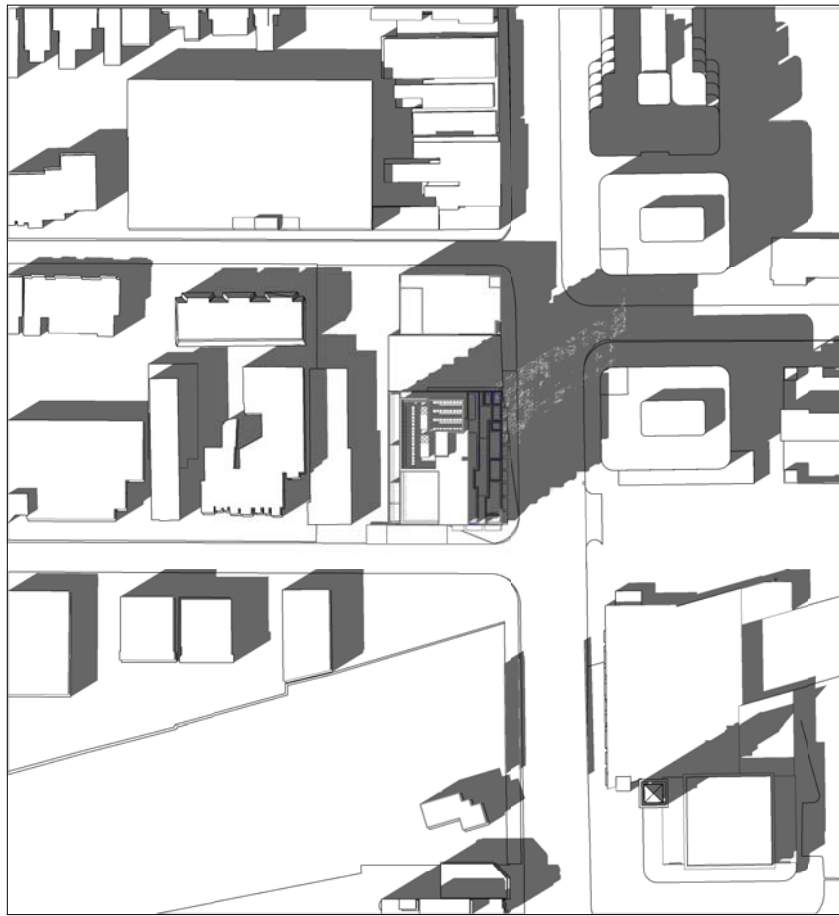

1:18 pm

1196-1210 YONGE ST.

SEPT 21 SHADOW STUDY

2:18 pm

3:18 pm

4:18 pm

5:18 pm

6:18 pm

9:18 am

10:18 am

11:18 am

12:18 pm

1:18 pm

1196-1210 YONGE ST.

JUNE 21 SHADOW STUDY

2:18 pm